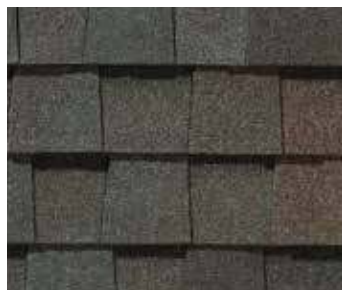

Max Def Heather Blend