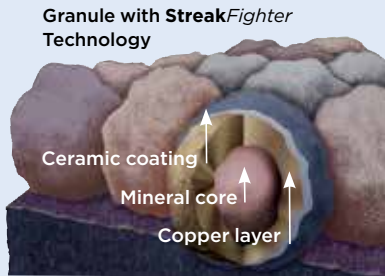

Algae Resistance

The ultimate in stain protection.

Those streaks you see on other roofs in your neighborhood? That's algae, and it's a common eyesore on roofing throughout North America. CertainTeed's **StreakFighter** technology uses the power of science to repel algae before it can take hold and spread.

StreakFighter's granular blend includes naturally algae-resistant copper, helping your roof maintain its curb appeal and look beautiful for years to come.

Diagram for illustrative purposes only.

NailTrak®

Fast, Accurate, Visible

The new and improved **NailTrak** nailing line, a feature on **CertainTeed** designer shingles.

Now **NailTrak** is brighter than ever before, with high-visibility lines that stand out whether it's daybreak or dusk.

NailTrak removes the guesswork with three separately defined lines, creating a large area to guide your nailing and a smaller area for extreme steep-slope applications.

QuadraBond®

Advanced Layering

CertainTeed's specially formulated adhesive adheres shingle layers at four points, more than any other manufacturer. This superior bond provides greater protection against shingle delamination to maximize performance over the life of the shingle in any climate.