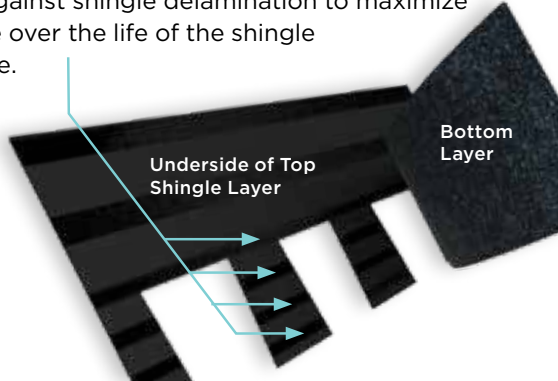

Fast, Accurate, Visible

The new and improved **NailTrak** nailing line, a feature on **CertainTeed** designer shingles.

Now **NailTrak** is brighter than ever before, with high-visibility lines that stand out whether it's daybreak or dusk.

NailTrak removes the guesswork with three separately defined lines, creating a large area to guide your nailing and a smaller area for extreme steep-slope applications.

QuadraBond®

Advanced Layering

CertainTeed's specially formulated adhesive adheres shingle layers at four points, more than any other manufacturer. This superior bond provides greater protection against shingle delamination to maximize performance over the life of the shingle in any climate.