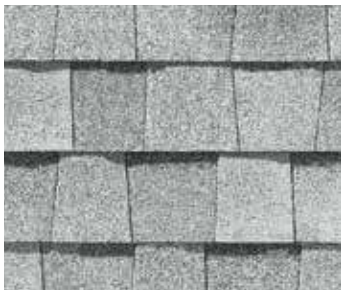

LANDMARK® PRO COLOR PALETTE

Silver Birch

Max Def Mojave Tan

Max Def Resawn Shake

Max Def Cobblestone Gray

Max Def Colonial Slate

Max Def Weathered Wood

Max Def Georgetown Gray