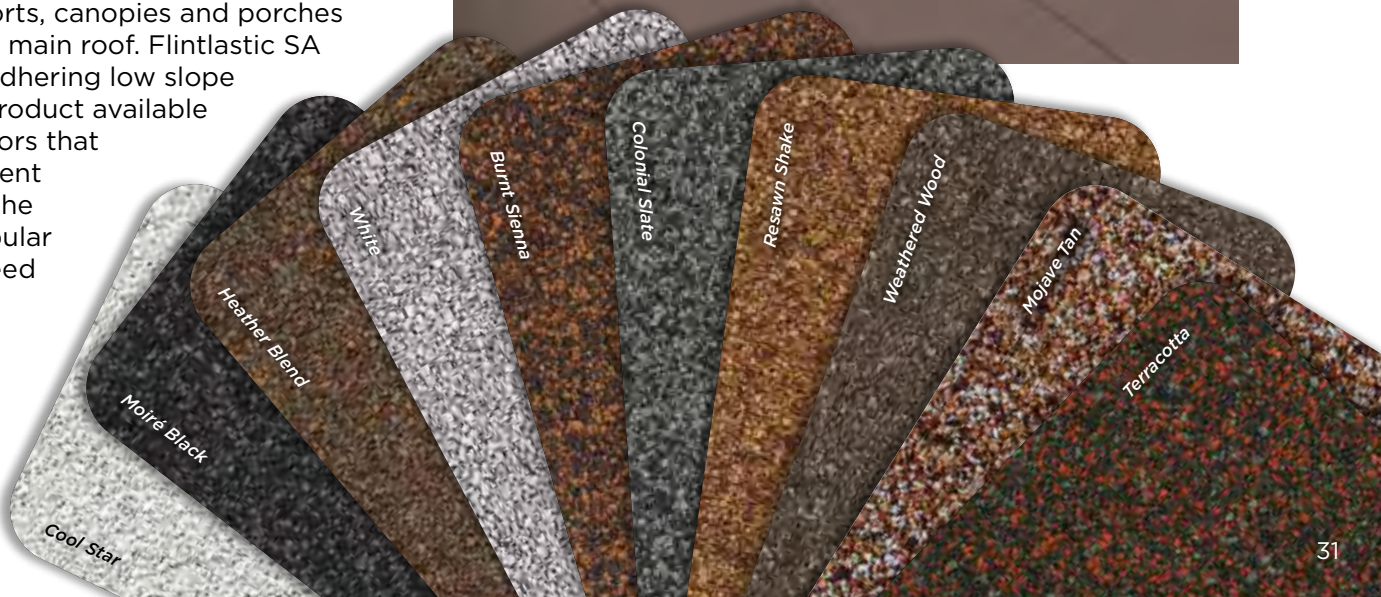

The ColorView® Visualizer: Design your Dream Home with the Click of a Mouse

CertainTeed created the ColorView tool to help homeowners bring their creative vision to reality.

Just look through a photo library of homes to choose one that looks most like your own. Then click on the roof to easily switch designs and see what CertainTeed product looks best. You can choose from hundreds of different roofing design and color combinations, and even add roof accents in different colors. All before anyone raises a hammer.

Want to visualize different roofing styles on your own home? You can upload photos to ColorView and have them digitally masked by one of our design professionals, or use DIY mode to upload and mask your own photos.

Plus, you can print or share your ColorView photos with family and friends to get their feedback. Visit colorview.certainteed.com and get started.

Add a Little Accent to Your Roof

The visually impactful choice for capping the hips and ridges of your roof, CertainTeed's Cedar Crest® accessory shingles will complement or match any shingle in the Landmark Series. For a low-profile hip and ridge look, CertainTeed also offers Shadow Ridge® accessory shingles. Also available in **ClimateFlex** version.

Color Companion Products for Flat Roof Areas

With CertainTeed Flintlastic® SA, you can coordinate flat roof areas like carports, canopies and porches with your main roof. Flintlastic SA is a self-adhering low slope roofing product available in ten colors that complement some of the most popular CertainTeed shingles.